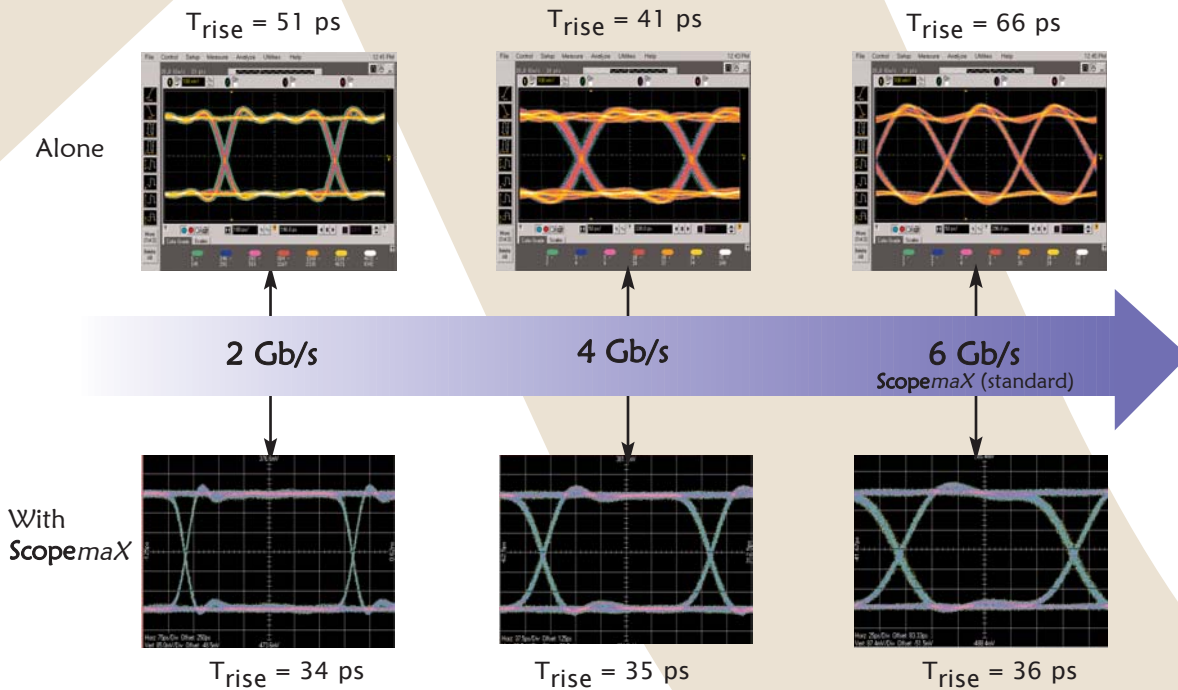

## Performance

Extend the life of the 6 GHz Agilent 54855A by expanding its performance with ScopemaX

- ◆ Boost the bandwidth to 12.5 GHz
- ◆ Increase the data rate measurement capability to 6 Gb/s
- ◆ Enjoy the powerful jitter and signal integrity software included on the system

### Bandwidth

### Agilent 54855A Data Rate Performance

The examples below show before and after performance looking at a K28.5 data pattern at increasing data rates. ScopemaX more than doubles your capabilities for less than half the cost of a new real-time scope.